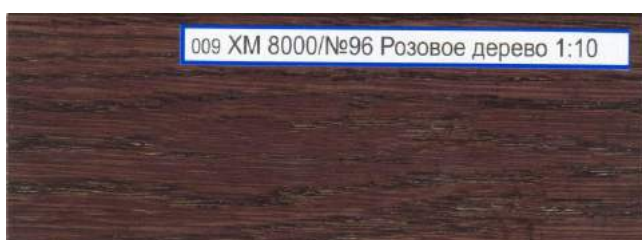

A wood texture sample with a warm, orange-brown hue and a fine, linear grain pattern.

013 XM 8000/Orange Walnut 1:10

A wood texture sample with a dark, rich brown color and a slightly wavy grain pattern.