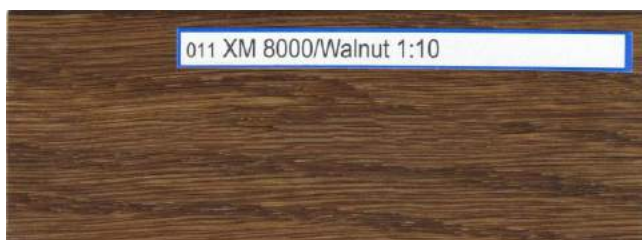

A wood texture sample with a warm, orange-brown hue and a fine, linear grain pattern.

013 XM 8000/Orange Walnut 1:10

A wood texture sample with a dark, rich brown color and a slightly wavy grain pattern.